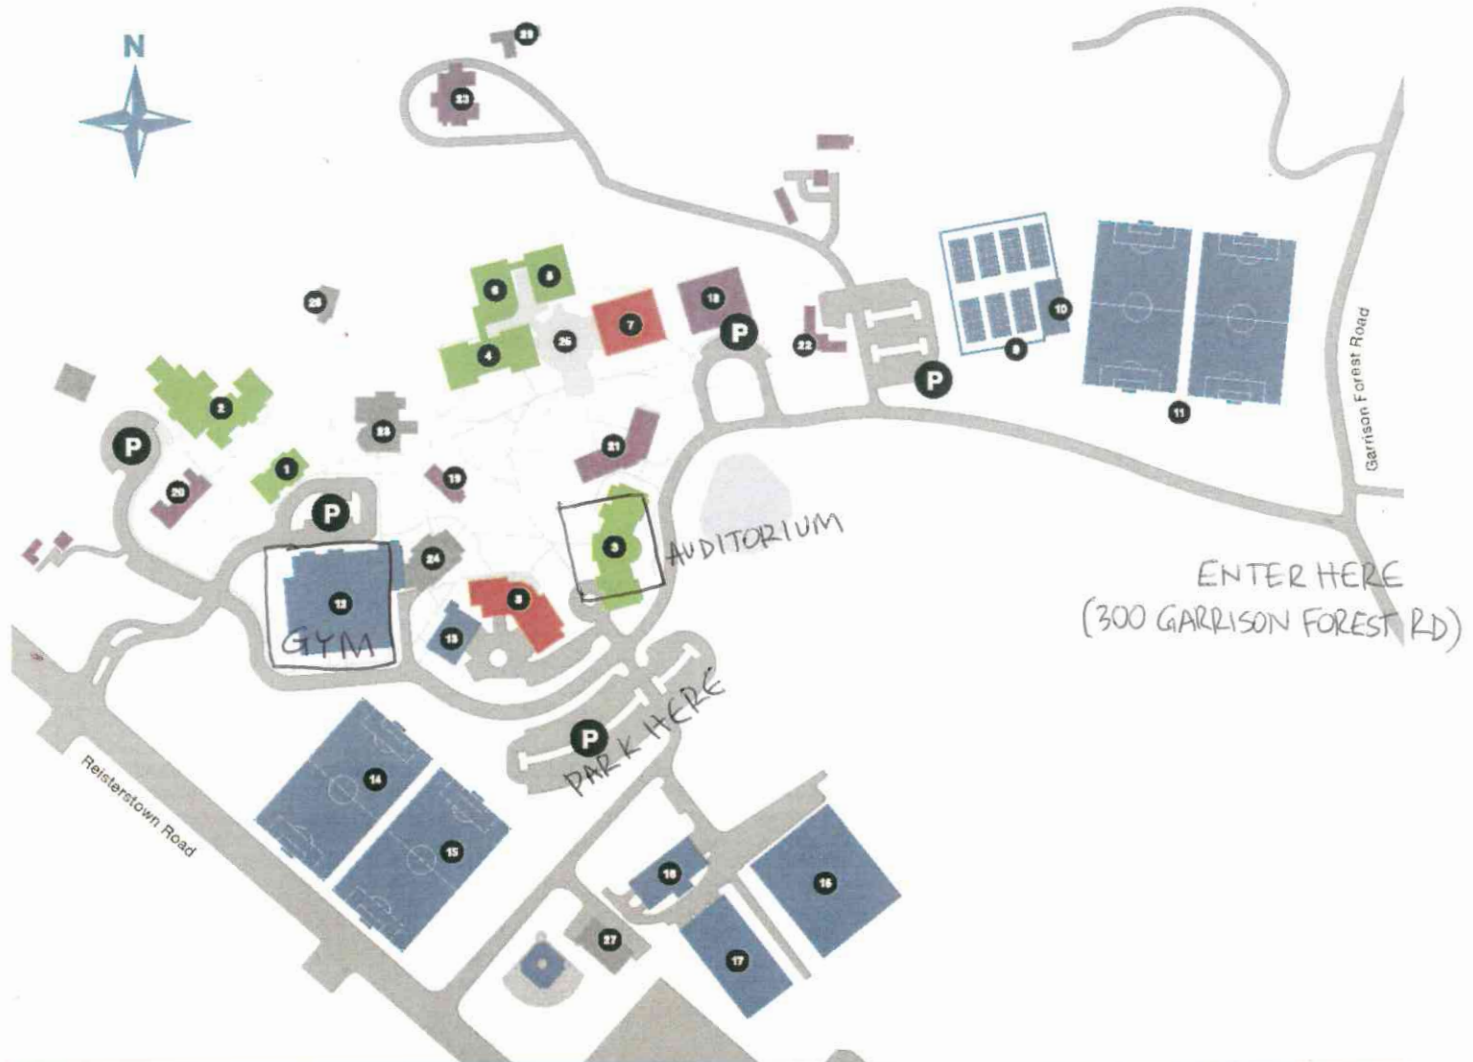

# CAMPUS MAP

- 1 Preschool • Moncreiffe
- 2 Lower School • Livingston
- 3 G. Peter O'Neil, Jr Middle School
- 4 Upper School • Marshall-Offutt
- 5 F. E. White Building
- 6 Elinor Purves McLennan '56 Library
  
- 7 Garland Theater
- 8 Molly Mundy Hathaway '61 Fine And Performing Arts Center
  
- 9 Tennis Courts
- 10 Whitridge Pavilion
- 11 Hopkins Fields
- 12 Elizabeth B. Searle '74 Athletic Center
- 13 Preschool Gym
- 14 Paw Print Turf Field
- 15 Zolenas Turf Field
- 16 D. & J. Smith Equestrian Center
- 17 Sheridan Polo Arena
  
- 18 Lohr Hall • Student/Faculty Housing
- 19 Shriver • Health Center and Student/Faculty Housing
- 20 Senior House • Student/Faculty Housing
- 21 Meadowood • Student/Faculty Housing
- 22 Robinswood • Faculty Housing
- 23 Lochinvar
  
- 24 Alumnae Hall • Campus Center and Dining Hall
- 25 Centennial Courtyard
- 26 Chapel
- 27 Maintenance Facility
- 28 Manor House  
Student Activities Center, School Store,  
O'Zone Café and Alumnae, Business,  
Communications, Development,  
Human Resources Offices
- 29 Xanders Cottage • Faculty/Staff Daycare

- ACADEMIC
- STUDENT/FACULTY HOUSING
- ARTS
- (P) PARKING
- ATHLETICS

300 Garrison Forest Road • Owings Mills, MD 21117 • 410.363.1500 • gfs.org